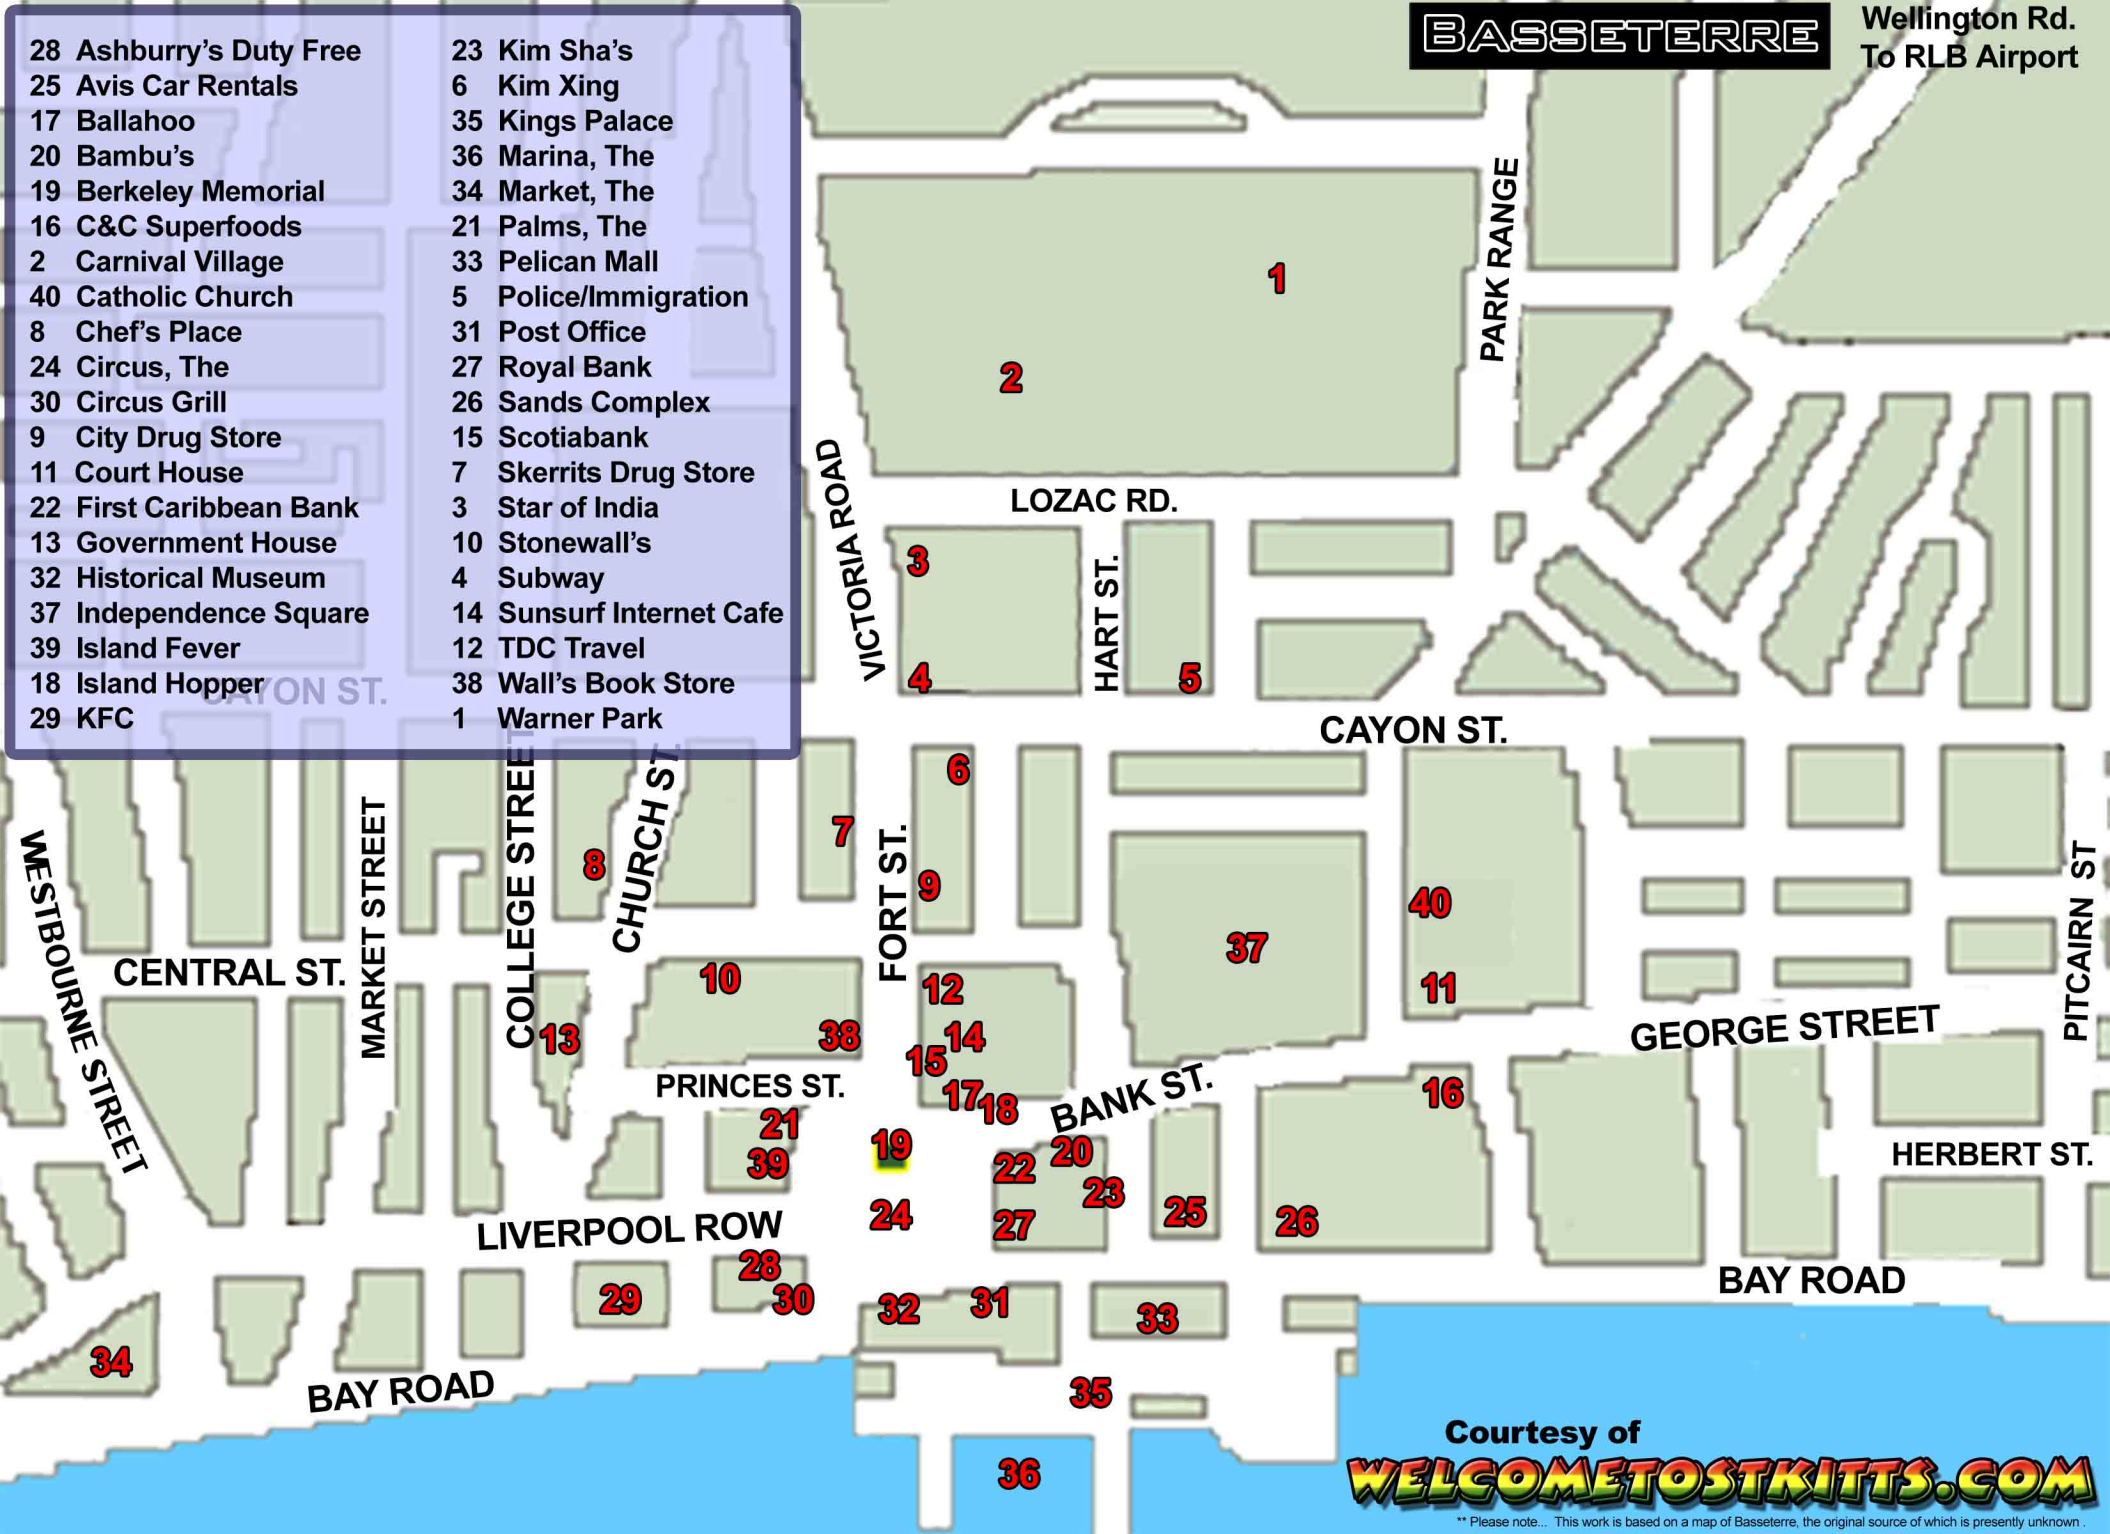

BASSETTERE

Wellington Rd.
To RLB Airport

- | | |
|-------------------------|--------------------------|
| 28 Ashburry's Duty Free | 23 Kim Sha's |
| 25 Avis Car Rentals | 6 Kim Xing |
| 17 Ballahoo | 35 Kings Palace |
| 20 Bambu's | 36 Marina, The |
| 19 Berkeley Memorial | 34 Market, The |
| 16 C&C Superfoods | 21 Palms, The |
| 2 Carnival Village | 33 Pelican Mall |
| 40 Catholic Church | 5 Police/Immigration |
| 8 Chef's Place | 31 Post Office |
| 24 Circus, The | 27 Royal Bank |
| 30 Circus Grill | 26 Sands Complex |
| 9 City Drug Store | 15 Scotiabank |
| 11 Court House | 7 Skerrits Drug Store |
| 22 First Caribbean Bank | 3 Star of India |
| 13 Government House | 10 Stonewall's |
| 32 Historical Museum | 4 Subway |
| 37 Independence Square | 14 Sunsurf Internet Cafe |
| 39 Island Fever | 12 TDC Travel |
| 18 Island Hopper | 38 Wall's Book Store |
| 29 KFC | 1 Warner Park |

** Please note... This work is based on a map of Basseterre, the original source of which is presently unknown.